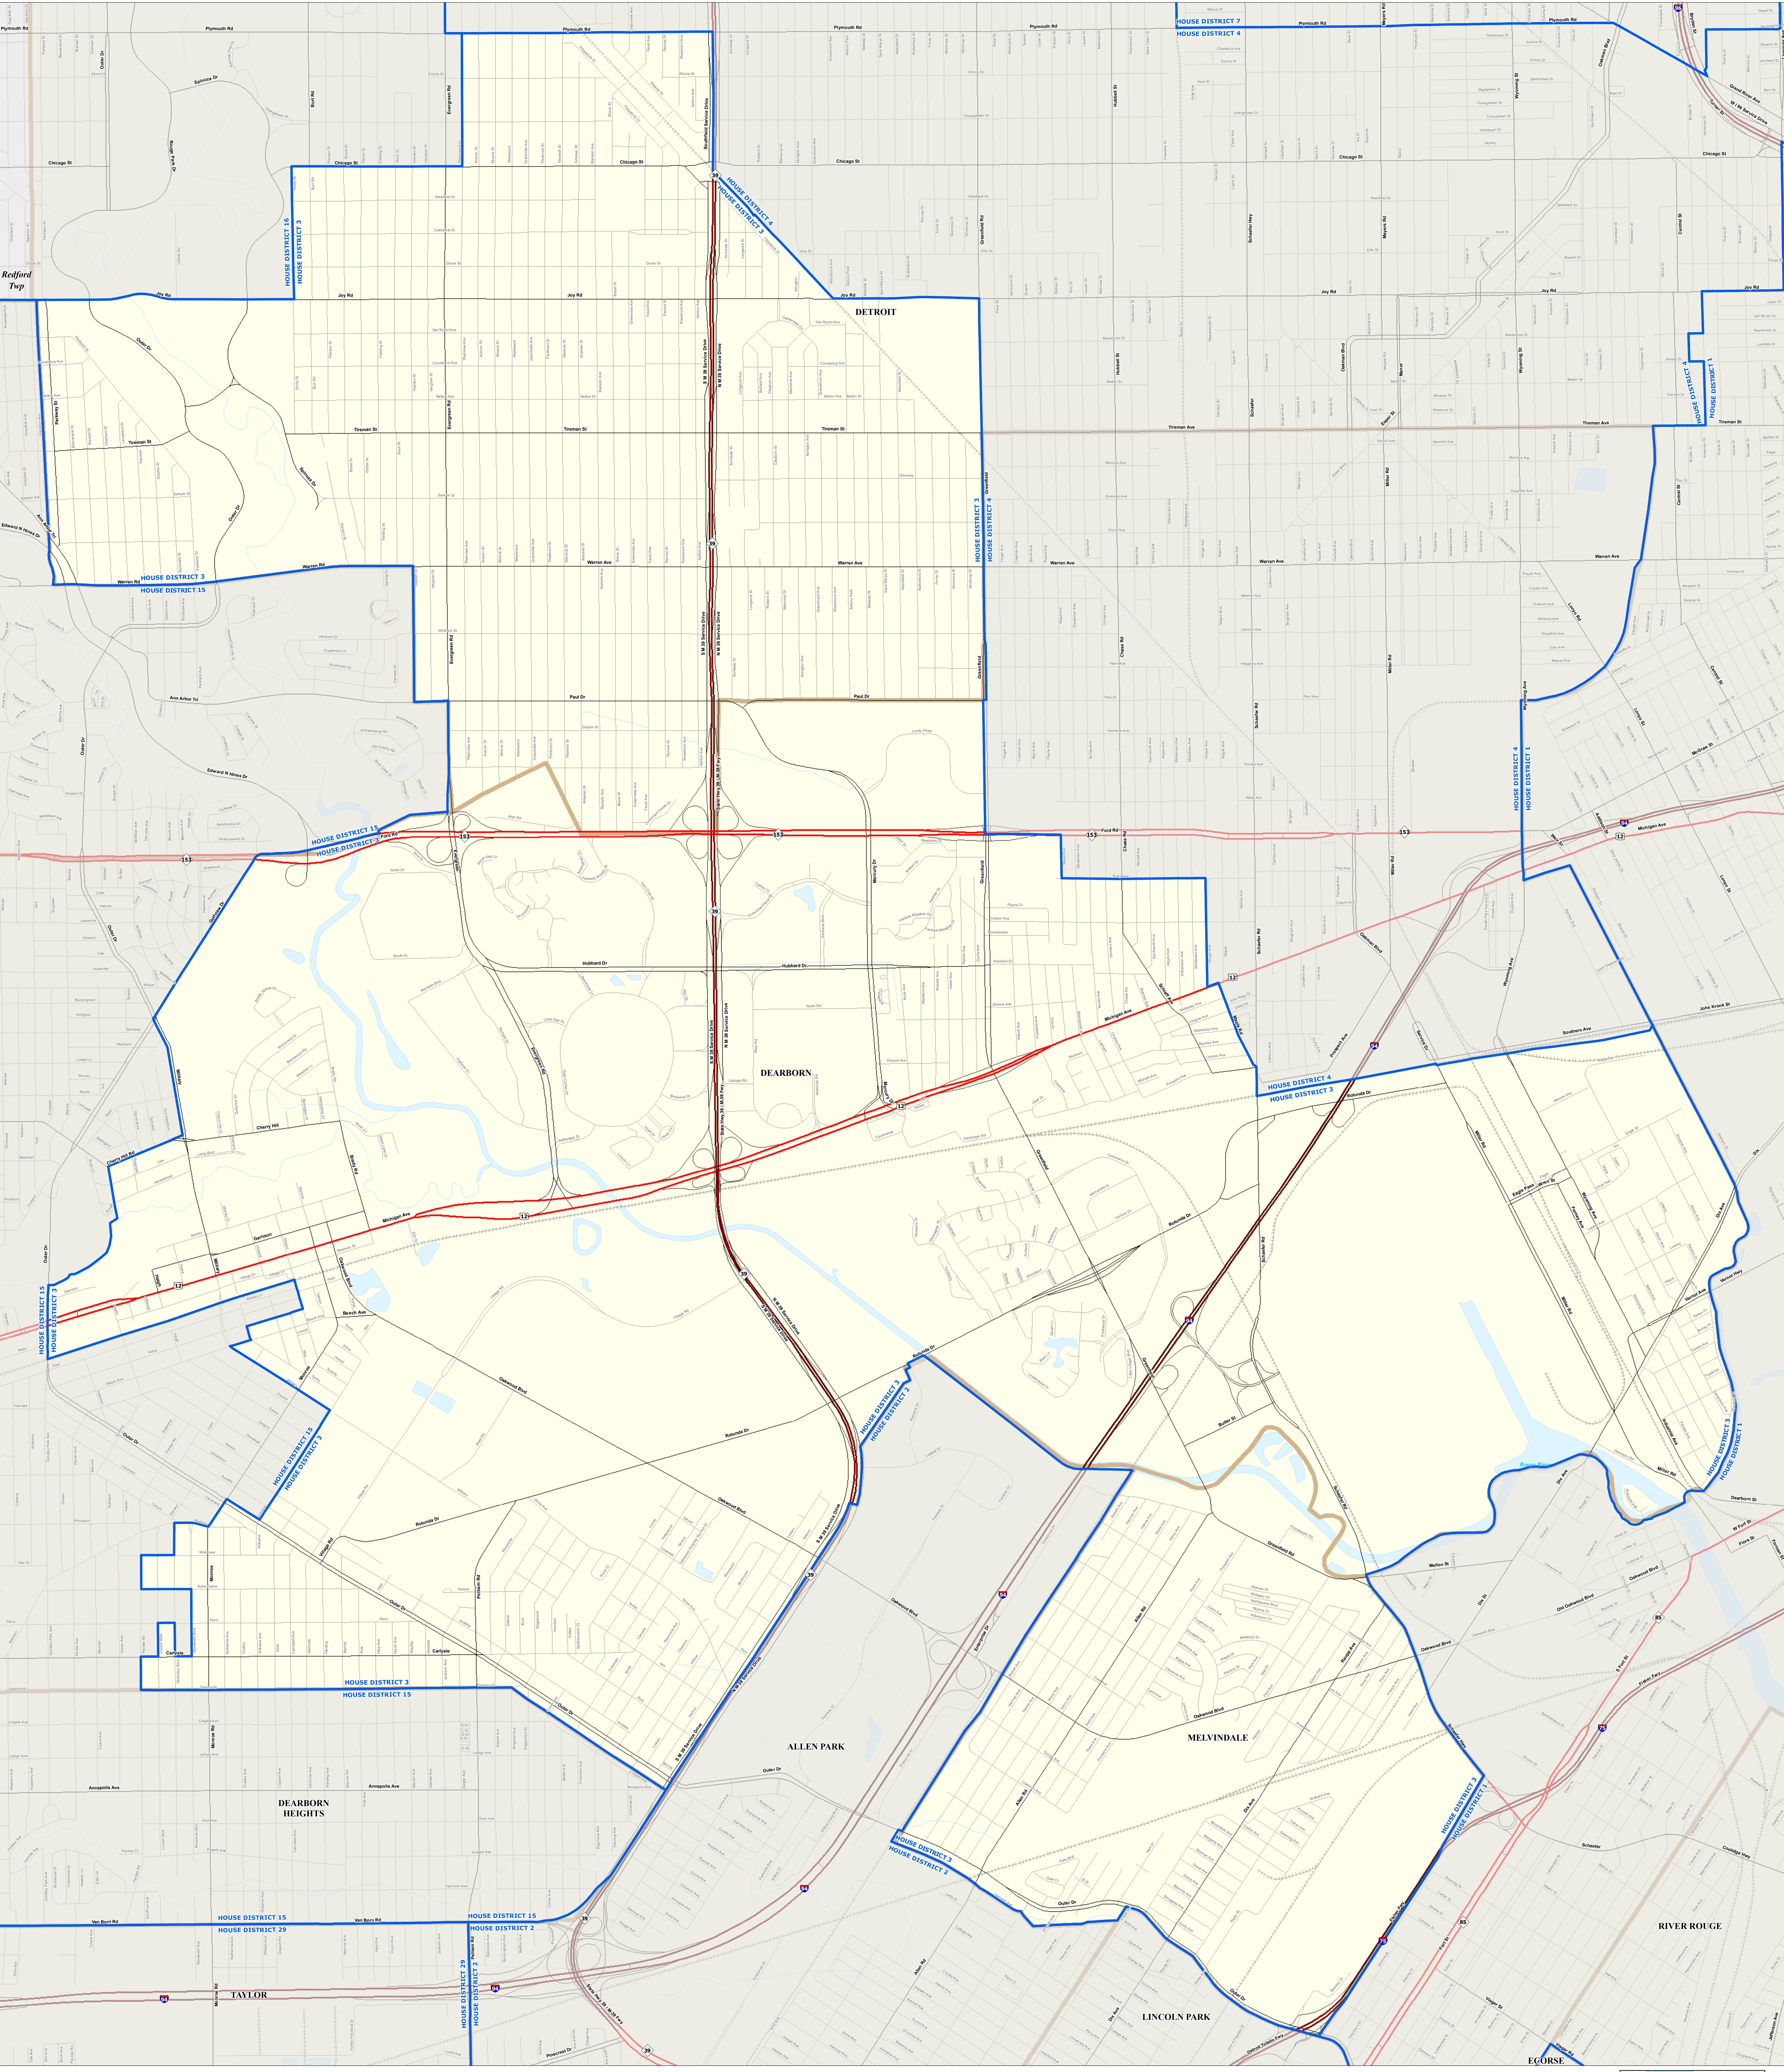

MICHIGAN STATE HOUSE DISTRICT 3

2021 Apportionment Plan

Legend

House District	Township	Freeway	Railroad
City	County	Highway	Water Feature
Village	State	Primary Road	River, Stream, or Drain
Unincorporated Place	Local Road